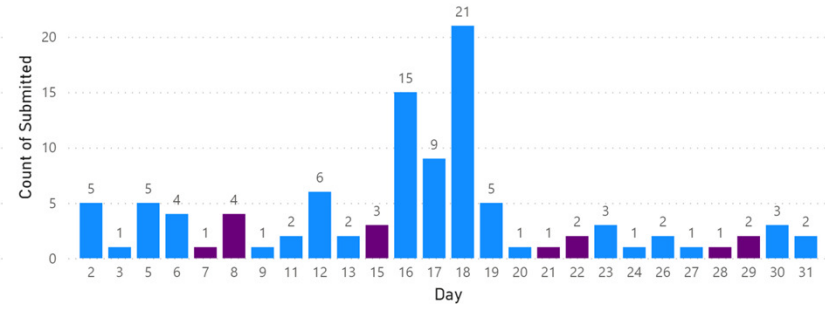

December 2020

January 2021

February 2021

March 2021

UNCLASSIFIED

January 2021

993

Count of Date Submitted

| Date | Number Submitted |
|-----------------|------------------|
| 01 January 2021 | 24 |
| 02 January 2021 | 73 |
| 03 January 2021 | 12 |
| 04 January 2021 | 20 |
| 05 January 2021 | 7 |
| 06 January 2021 | 43 |
| 07 January 2021 | 63 |
| 08 January 2021 | 20 |
| 09 January 2021 | 23 |
| 10 January 2021 | 6 |
| 11 January 2021 | 10 |
| 12 January 2021 | 22 |
| 13 January 2021 | 49 |
| 14 January 2021 | 12 |
| 15 January 2021 | 10 |
| 16 January 2021 | 5 |
| 17 January 2021 | 11 |
| 18 January 2021 | 20 |
| 19 January 2021 | 12 |
| 20 January 2021 | 13 |
| 21 January 2021 | 14 |
| 22 January 2021 | 26 |
| 23 January 2021 | 14 |
| 24 January 2021 | 46 |
| 25 January 2021 | 54 |
| 26 January 2021 | 44 |
| 27 January 2021 | 127 |
| 28 January 2021 | 126 |
| 29 January 2021 | 55 |
| 30 January 2021 | 18 |
| 31 January 2021 | 14 |
| Total | 993 |