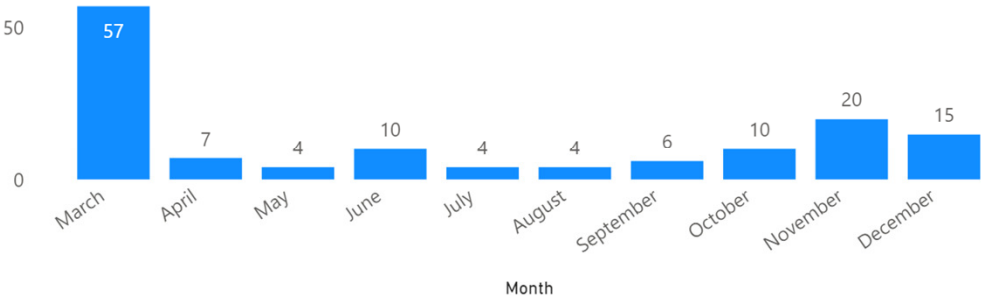

Walley's Quarry

2019

137

Submitted

2020

920

Submitted

2021

6916

Submitted