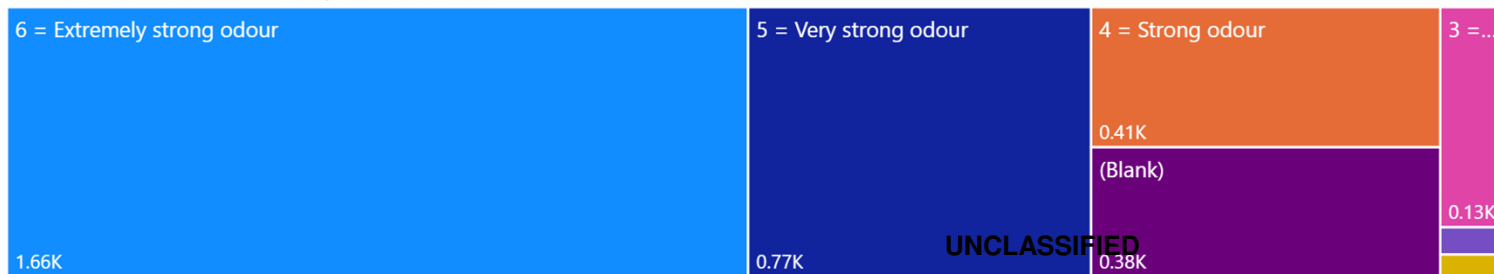

Count of Date Submitted by Odour Scale