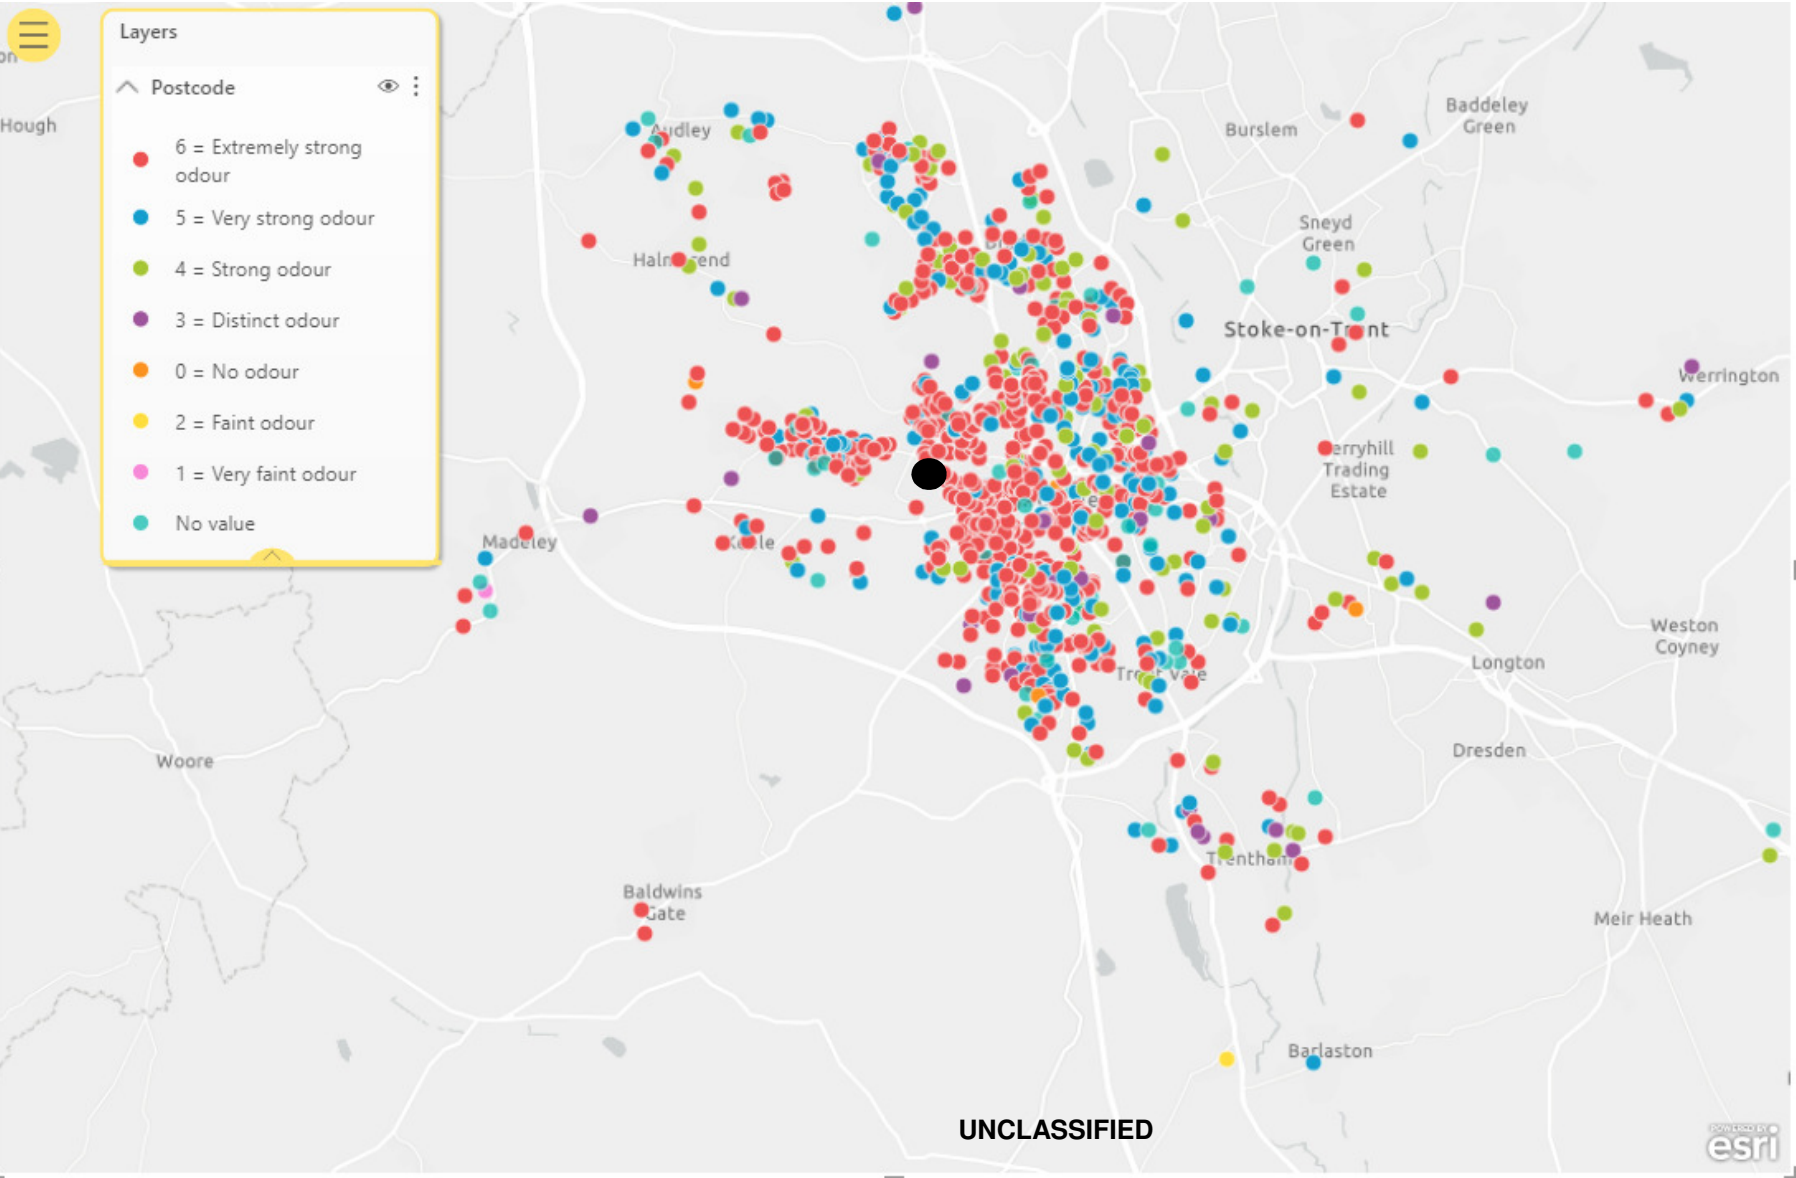

2551

Count of Submitted

March 2021

● Walley's Quarry