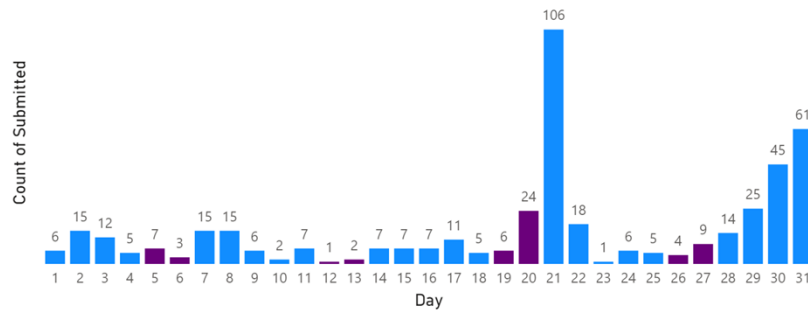

December 2020

January 2021

February 2021

March 2021

UNCLASSIFIED

January 2021

993

Count of Date Submitted

| Date | Number Submitted |
|-----------------|------------------|
| 01 January 2021 | 24 |
| 02 January 2021 | 73 |
| 03 January 2021 | 12 |
| 04 January 2021 | 20 |
| 05 January 2021 | 7 |
| 06 January 2021 | 43 |
| 07 January 2021 | 63 |
| 08 January 2021 | 20 |
| 09 January 2021 | 23 |
| 10 January 2021 | 6 |
| 11 January 2021 | 10 |
| 12 January 2021 | 22 |
| 13 January 2021 | 49 |
| 14 January 2021 | 12 |
| 15 January 2021 | 10 |
| 16 January 2021 | 5 |
| 17 January 2021 | 11 |
| 18 January 2021 | 20 |
| 19 January 2021 | 12 |
| 20 January 2021 | 13 |
| 21 January 2021 | 14 |
| 22 January 2021 | 26 |
| 23 January 2021 | 14 |
| 24 January 2021 | 46 |
| 25 January 2021 | 54 |
| 26 January 2021 | 44 |
| 27 January 2021 | 127 |
| 28 January 2021 | 126 |
| 29 January 2021 | 55 |
| 30 January 2021 | 18 |
| 31 January 2021 | 14 |
| Total | 993 |