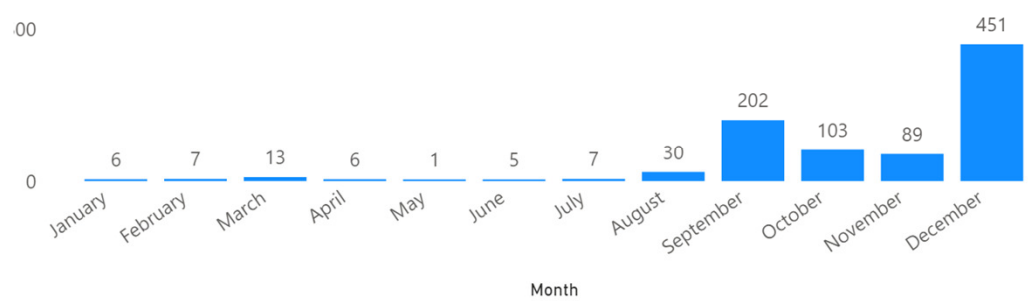

Walley's Quarry

2019

137

Submitted

2020

920

Submitted

2021

6916

Submitted