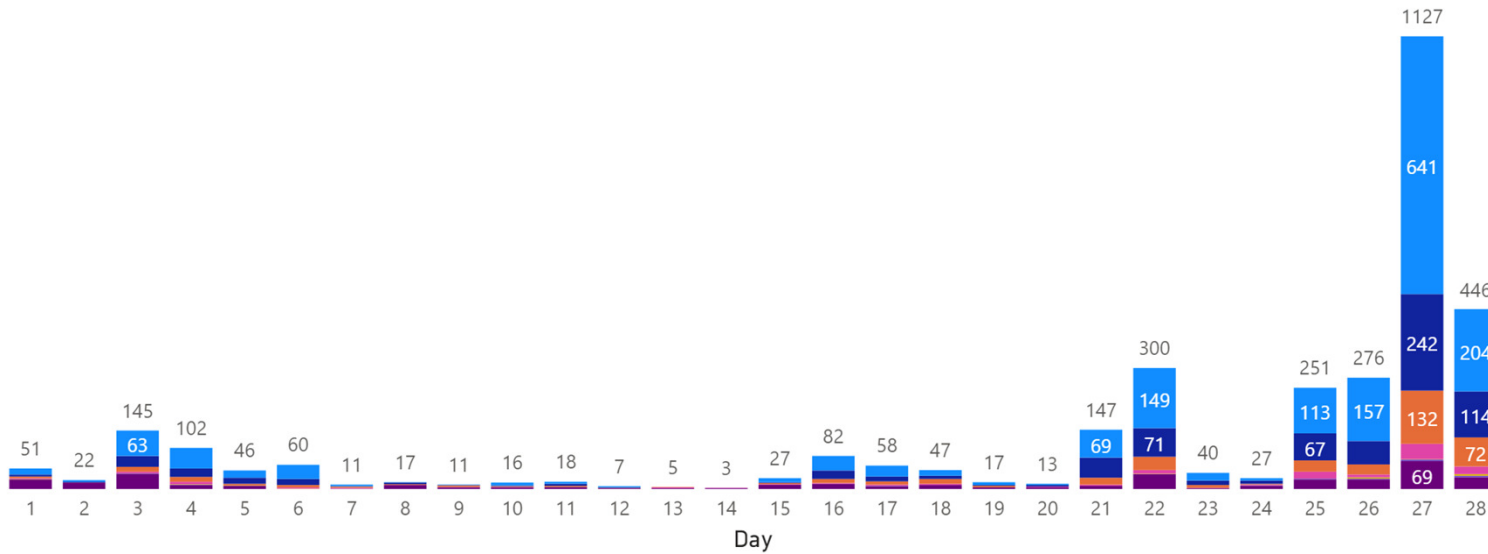

February 2021

3372

Count of Date Submitted

Date	Number Submitted
01 February 2021	51
02 February 2021	22
03 February 2021	145
04 February 2021	102
05 February 2021	46
06 February 2021	60
07 February 2021	11
08 February 2021	17
09 February 2021	11
10 February 2021	16
11 February 2021	18
12 February 2021	7
13 February 2021	5
14 February 2021	3
15 February 2021	27
16 February 2021	82
17 February 2021	58
18 February 2021	47
19 February 2021	17
20 February 2021	13
21 February 2021	147
22 February 2021	300
23 February 2021	40
24 February 2021	27
25 February 2021	251
26 February 2021	276
27 February 2021	1127
28 February 2021	446

Total 3372

February 2021

Odour Scale (Blank) 0 = No odour 2 = Faint odour 3 = Distinct odour 4 = Strong odour 5 = Very strong odour 6 = Extremely strong odour