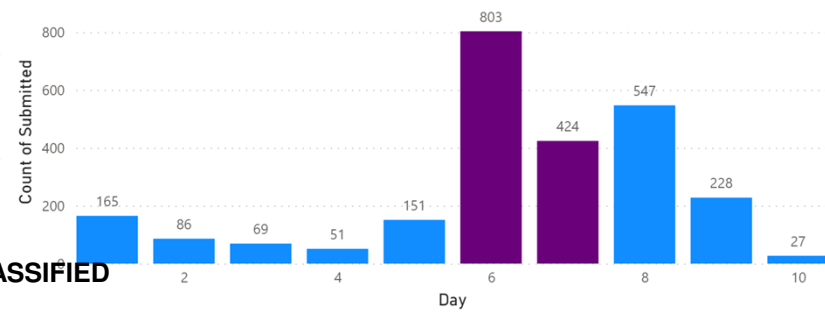

December 2020

January 2021

February 2021

March 2021

UNCLASSIFIED

January 2021

993

Count of Date Submitted

| Date | Number Submitted |
|-----------------|------------------|
| 01 January 2021 | 24 |
| 02 January 2021 | 73 |
| 03 January 2021 | 12 |
| 04 January 2021 | 20 |
| 05 January 2021 | 7 |
| 06 January 2021 | 43 |
| 07 January 2021 | 63 |
| 08 January 2021 | 20 |
| 09 January 2021 | 23 |
| 10 January 2021 | 6 |
| 11 January 2021 | 10 |
| 12 January 2021 | 22 |
| 13 January 2021 | 49 |
| 14 January 2021 | 12 |
| 15 January 2021 | 10 |
| 16 January 2021 | 5 |
| 17 January 2021 | 11 |
| 18 January 2021 | 20 |
| 19 January 2021 | 12 |
| 20 January 2021 | 13 |
| 21 January 2021 | 14 |
| 22 January 2021 | 26 |
| 23 January 2021 | 14 |
| 24 January 2021 | 46 |
| 25 January 2021 | 54 |
| 26 January 2021 | 44 |
| 27 January 2021 | 127 |
| 28 January 2021 | 126 |
| 29 January 2021 | 55 |
| 30 January 2021 | 18 |
| 31 January 2021 | 14 |
| Total | 993 |