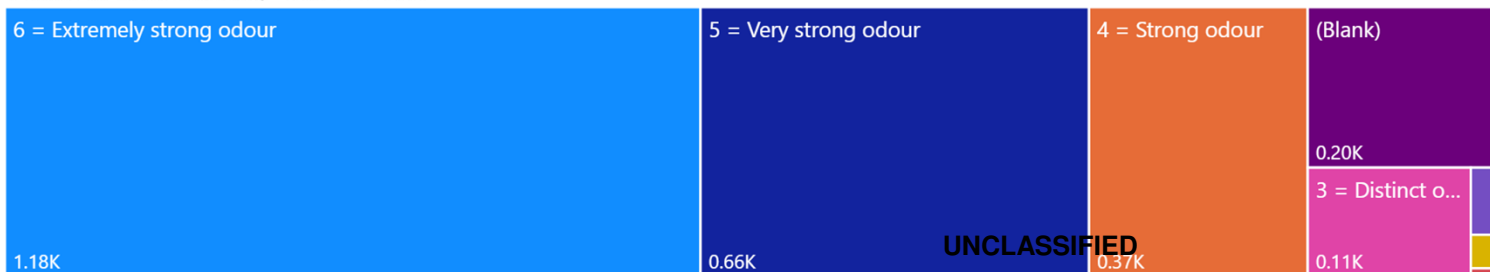

March 2021

2551

Count of Submitted

Submitted	Number Submitted
01 March 2021	165
02 March 2021	86
03 March 2021	69
04 March 2021	51
05 March 2021	151
06 March 2021	803
07 March 2021	424
08 March 2021	547
09 March 2021	228
10 March 2021	27
Total	2551

March 2021

Odour Scale ● (Blank) ● 0 = No odour ● 1 = Very faint odour ● 2 = Faint odour ● 3 = Distinct odour ● 4 = Strong odour ● 5 = Very strong odour ● 6 = Extremely strong odour