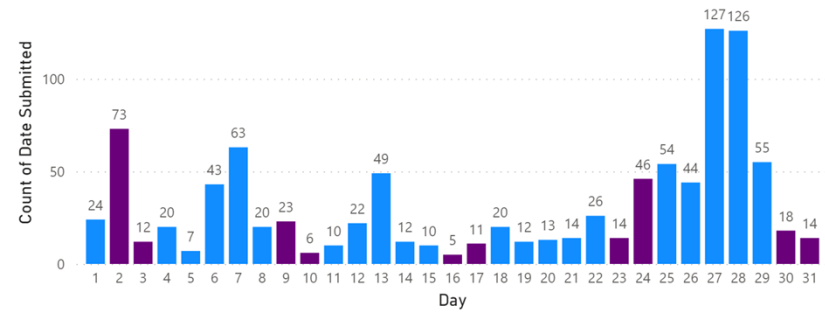

920

Submitted

2021

6916

Submitted

UNCLASSIFIED

October 2020

November 2020

December 2020

January 2021

February 2021

March 2021

UNCLASSIFIED

January 2021

993

Count of Date Submitted

| Date | Number Submitted |
|-----------------|------------------|
| 01 January 2021 | 24 |
| 02 January 2021 | 73 |
| 03 January 2021 | 12 |
| 04 January 2021 | 20 |
| 05 January 2021 | 7 |
| 06 January 2021 | 43 |
| 07 January 2021 | 63 |
| 08 January 2021 | 20 |
| 09 January 2021 | 23 |
| 10 January 2021 | 6 |
| 11 January 2021 | 10 |
| 12 January 2021 | 22 |
| 13 January 2021 | 49 |
| 14 January 2021 | 12 |
| 15 January 2021 | 10 |
| 16 January 2021 | 5 |
| 17 January 2021 | 11 |
| 18 January 2021 | 20 |
| 19 January 2021 | 12 |
| 20 January 2021 | 13 |
| 21 January 2021 | 14 |
| 22 January 2021 | 26 |
| 23 January 2021 | 14 |
| 24 January 2021 | 46 |
| 25 January 2021 | 54 |
| 26 January 2021 | 44 |
| 27 January 2021 | 127 |
| 28 January 2021 | 126 |
| 29 January 2021 | 55 |
| 30 January 2021 | 18 |
| 31 January 2021 | 14 |
| Total | 993 |