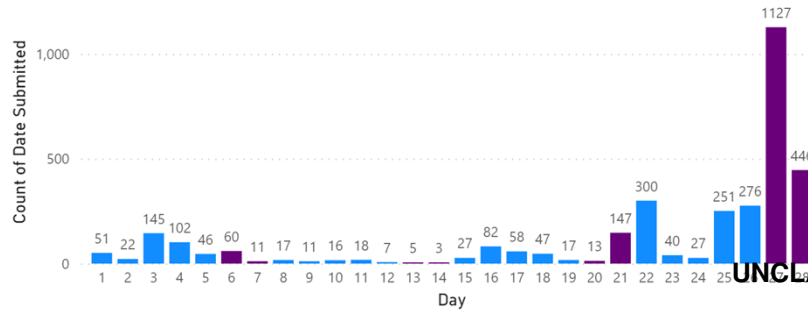

920

Submitted

2021

6916

Submitted

UNCLASSIFIED

October 2020

November 2020

December 2020

January 2021

February 2021

March 2021

UNCLASSIFIED

January 2021

993

Count of Date Submitted

| Date | Number Submitted |
|-----------------|------------------|
| 01 January 2021 | 24 |
| 02 January 2021 | 73 |
| 03 January 2021 | 12 |
| 04 January 2021 | 20 |
| 05 January 2021 | 7 |
| 06 January 2021 | 43 |
| 07 January 2021 | 63 |
| 08 January 2021 | 20 |
| 09 January 2021 | 23 |
| 10 January 2021 | 6 |
| 11 January 2021 | 10 |
| 12 January 2021 | 22 |
| 13 January 2021 | 49 |
| 14 January 2021 | 12 |
| 15 January 2021 | 10 |
| 16 January 2021 | 5 |
| 17 January 2021 | 11 |
| 18 January 2021 | 20 |
| 19 January 2021 | 12 |
| 20 January 2021 | 13 |
| 21 January 2021 | 14 |
| 22 January 2021 | 26 |
| 23 January 2021 | 14 |
| 24 January 2021 | 46 |
| 25 January 2021 | 54 |
| 26 January 2021 | 44 |
| 27 January 2021 | 127 |
| 28 January 2021 | 126 |
| 29 January 2021 | 55 |
| 30 January 2021 | 18 |
| 31 January 2021 | 14 |
| Total | 993 |