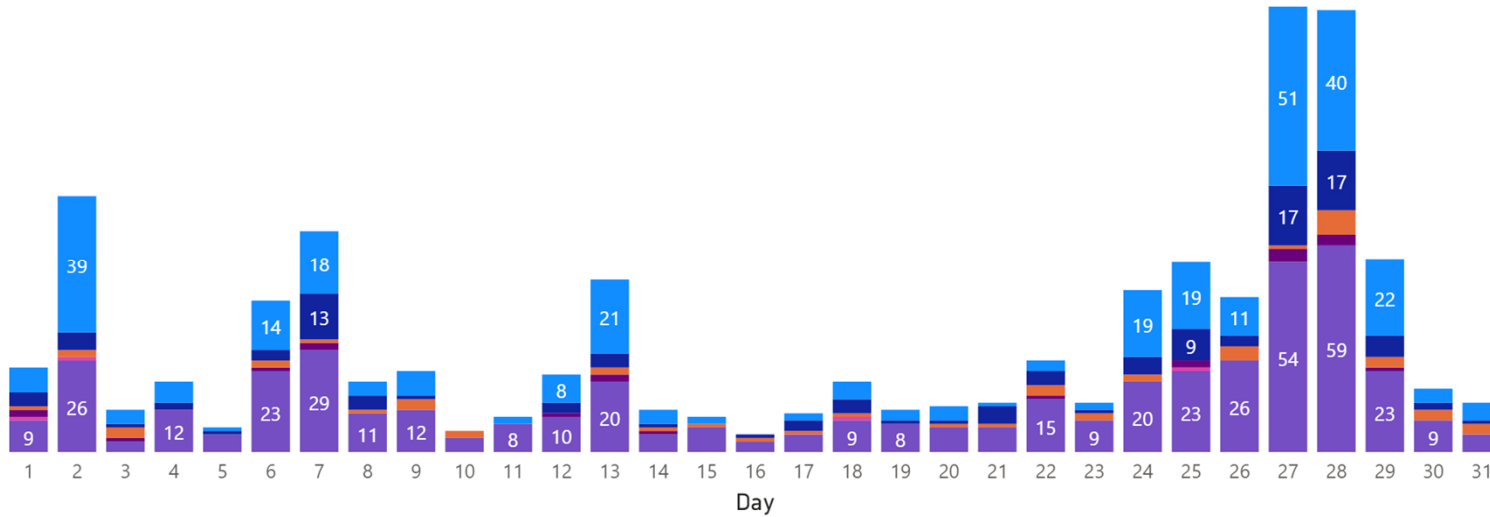

January 2021

993

Count of Date Submitted

Date	Number Submitted
01 January 2021	24
02 January 2021	73
03 January 2021	12
04 January 2021	20
05 January 2021	7
06 January 2021	43
07 January 2021	63
08 January 2021	20
09 January 2021	23
10 January 2021	6
11 January 2021	10
12 January 2021	22
13 January 2021	49
14 January 2021	12
15 January 2021	10
16 January 2021	5
17 January 2021	11
18 January 2021	20
19 January 2021	12
20 January 2021	13
21 January 2021	14
22 January 2021	26
23 January 2021	14
24 January 2021	46
25 January 2021	54
26 January 2021	44
27 January 2021	127
28 January 2021	126
29 January 2021	55
30 January 2021	18
31 January 2021	14
Total	993

January 2021

Odour Scale ● (Blank) ● 0 = No odour ● 3 = Distinct odour ● 4 = Strong odour ● 5 = Very strong odour ● 6 = Extremely strong odour