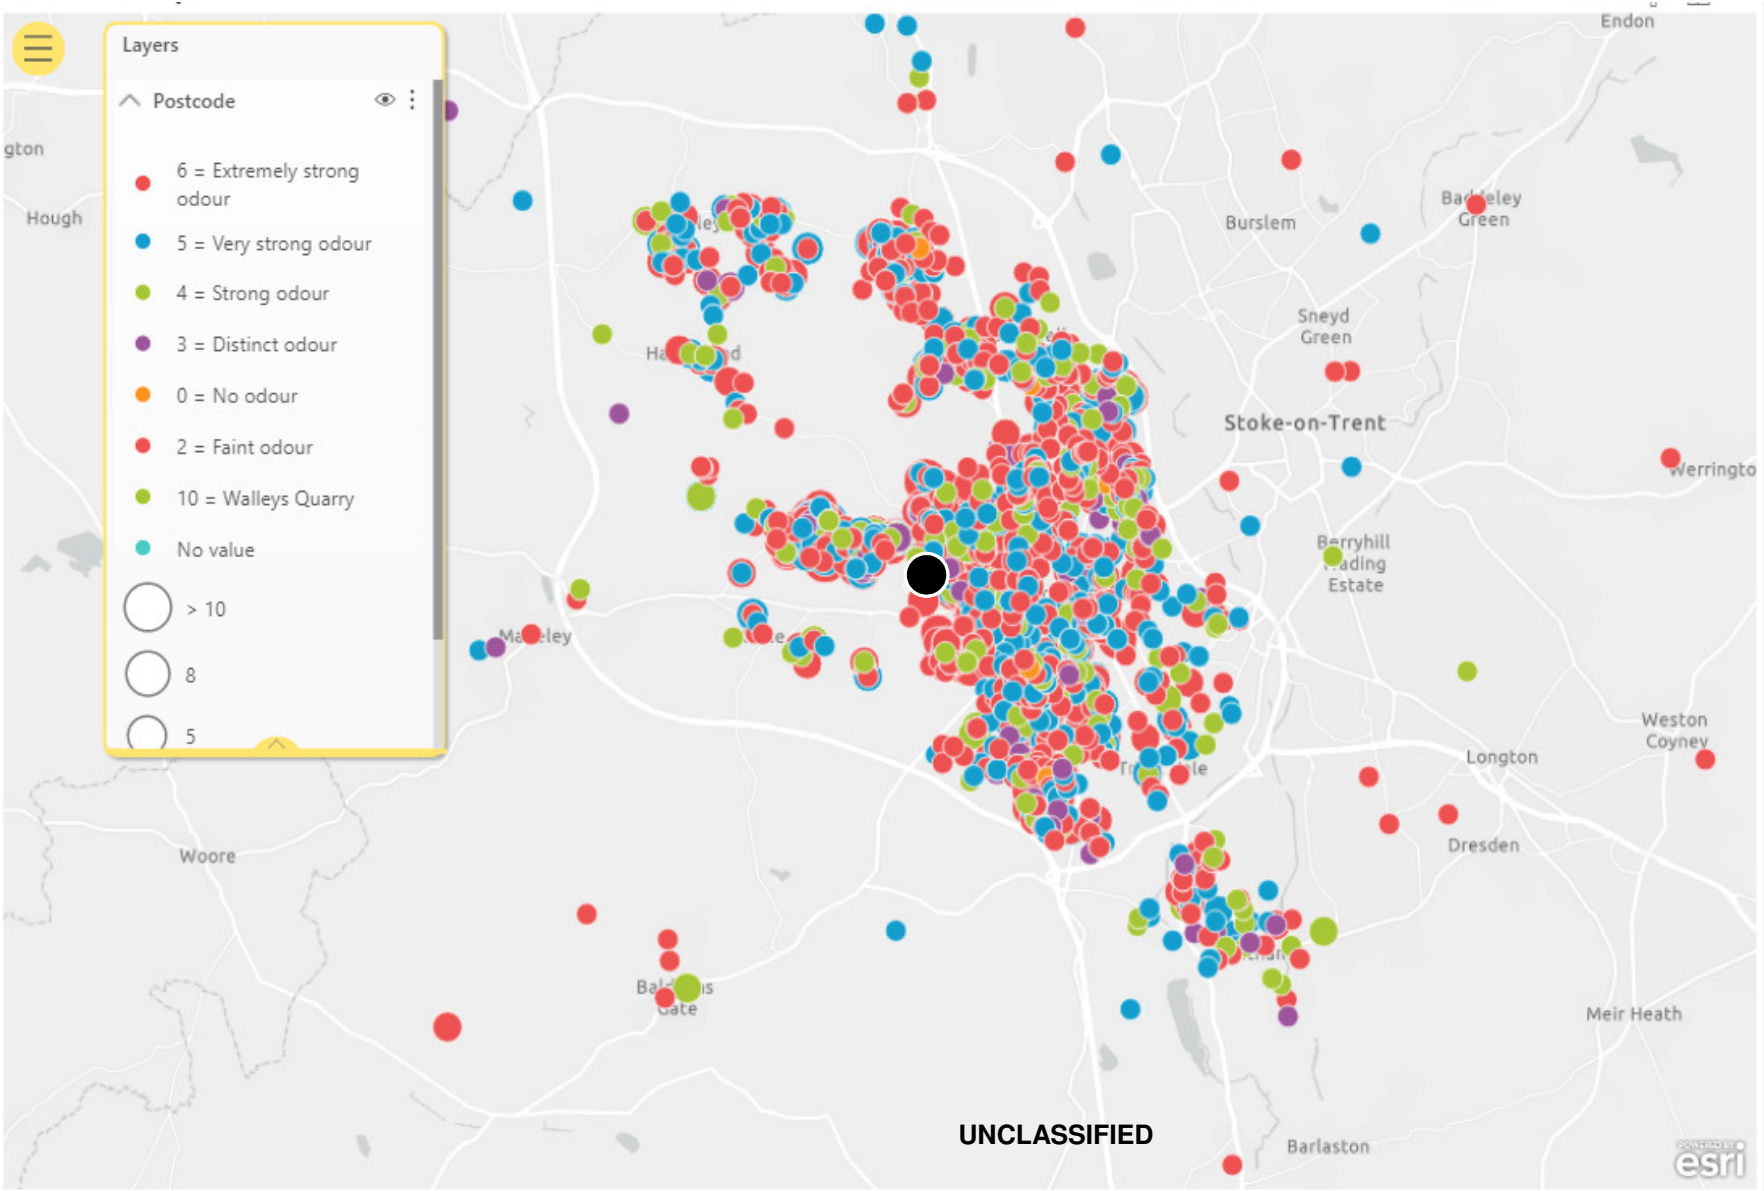

January 2021

● Walley's Quarry

February 2021

3372

Count of Date Submitted

| Date | Number Submitted |
|------------------|------------------|
| 01 February 2021 | 51 |
| 02 February 2021 | 22 |
| 03 February 2021 | 145 |
| 04 February 2021 | 102 |
| 05 February 2021 | 46 |
| 06 February 2021 | 60 |
| 07 February 2021 | 11 |
| 08 February 2021 | 17 |
| 09 February 2021 | 11 |
| 10 February 2021 | 16 |
| 11 February 2021 | 18 |
| 12 February 2021 | 7 |
| 13 February 2021 | 5 |
| 14 February 2021 | 3 |
| 15 February 2021 | 27 |
| 16 February 2021 | 82 |
| 17 February 2021 | 58 |
| 18 February 2021 | 47 |
| 19 February 2021 | 17 |
| 20 February 2021 | 13 |
| 21 February 2021 | 147 |
| 22 February 2021 | 300 |
| 23 February 2021 | 40 |
| 24 February 2021 | 27 |
| 25 February 2021 | 251 |
| 26 February 2021 | 276 |
| 27 February 2021 | 1127 |
| 28 February 2021 | 446 |

Total 3372

February 2021

Odour Scale (Blank) 0 = No odour 2 = Faint odour 3 = Distinct odour 4 = Strong odour 5 = Very strong odour 6 = Extremely strong odour

Count of Date Submitted by Odour Scale

3371

Count of Date Submitted

February 2021

● Walley's Quarry

UNCLASSIFIED

March 2021

2551

Count of Submitted

| Submitted | Number Submitted |
|---------------|------------------|
| 01 March 2021 | 165 |
| 02 March 2021 | 86 |
| 03 March 2021 | 69 |
| 04 March 2021 | 51 |
| 05 March 2021 | 151 |
| 06 March 2021 | 803 |
| 07 March 2021 | 424 |
| 08 March 2021 | 547 |
| 09 March 2021 | 228 |
| 10 March 2021 | 27 |
| Total | 2551 |