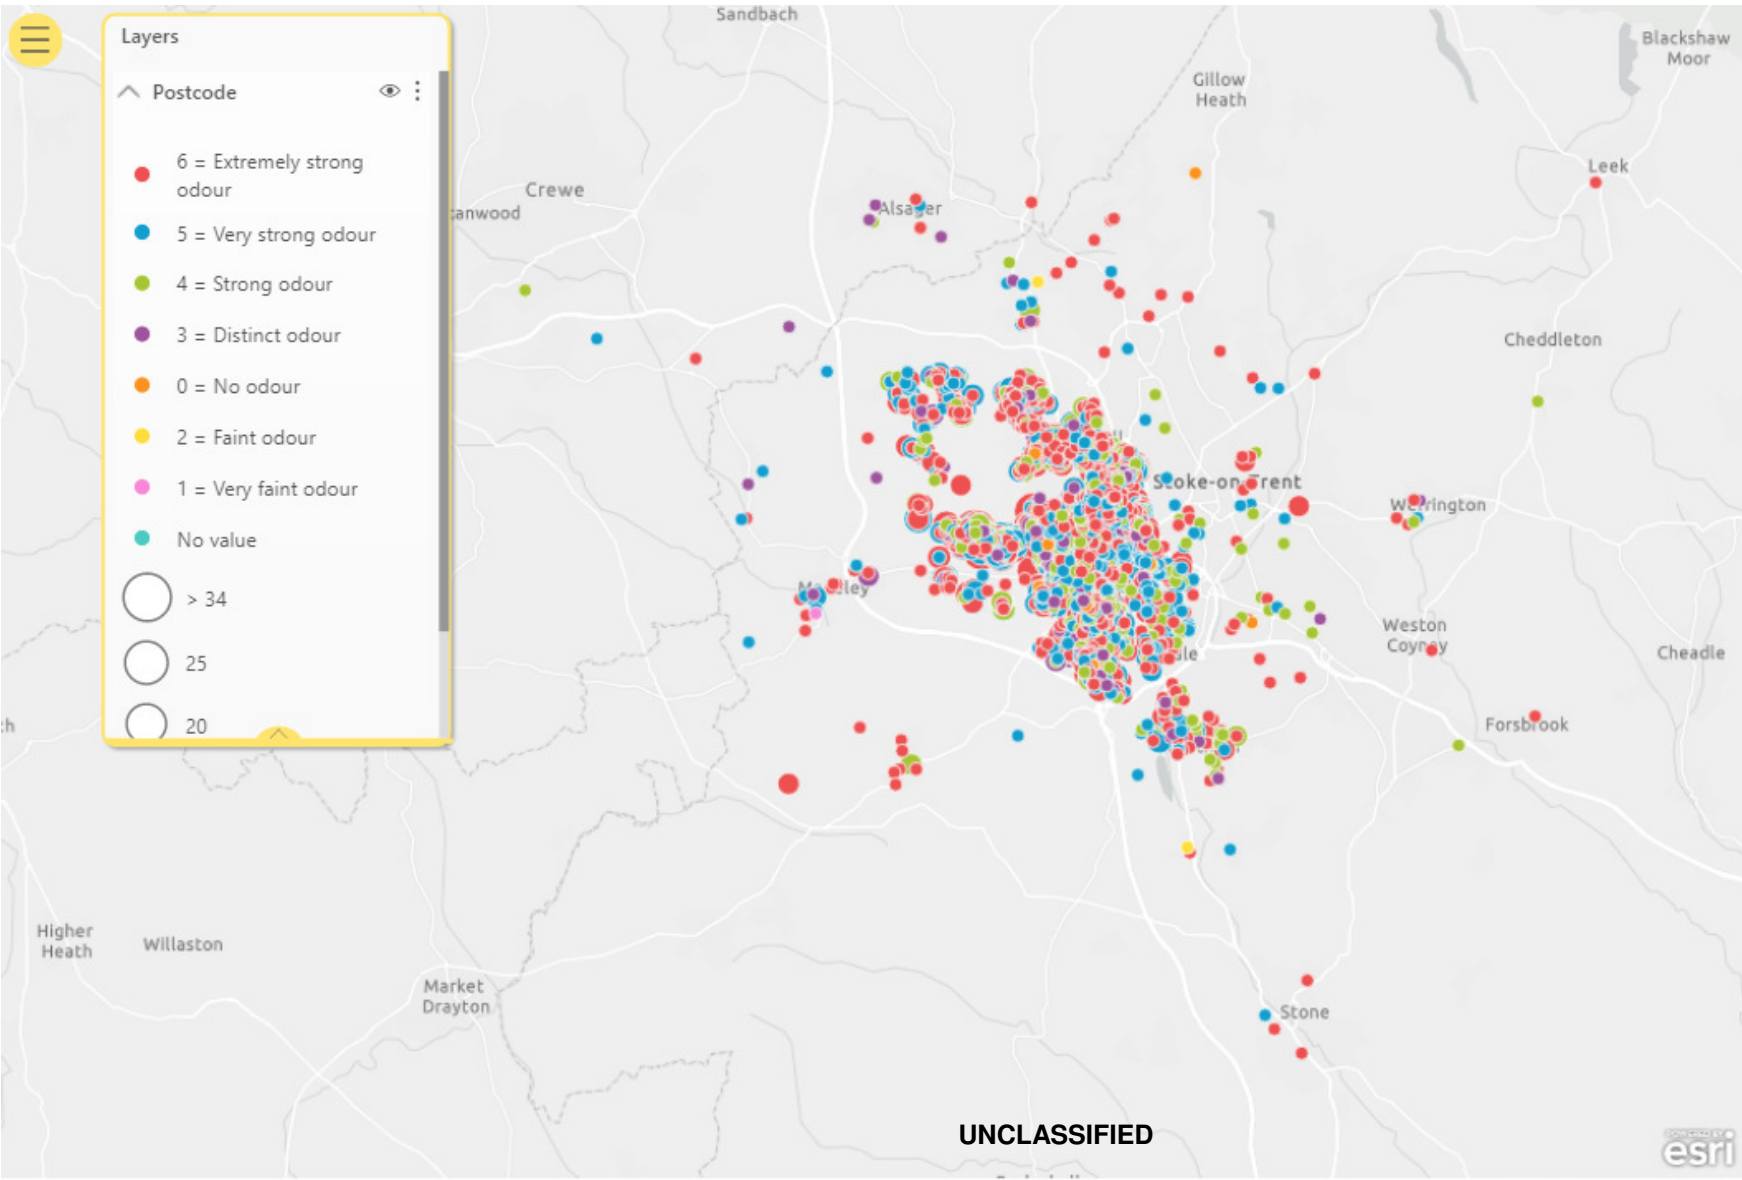

February 2021

● Walley's Quarry

UNCLASSIFIED

March 2021

2551

Count of Submitted

| Submitted | Number Submitted |
|---------------|------------------|
| 01 March 2021 | 165 |
| 02 March 2021 | 86 |
| 03 March 2021 | 69 |
| 04 March 2021 | 51 |
| 05 March 2021 | 151 |
| 06 March 2021 | 803 |
| 07 March 2021 | 424 |
| 08 March 2021 | 547 |
| 09 March 2021 | 228 |
| 10 March 2021 | 27 |
| Total | 2551 |

March 2021

Odour Scale ● (Blank) ● 0 = No odour ● 1 = Very faint odour ● 2 = Faint odour ● 3 = Distinct odour ● 4 = Strong odour ● 5 = Very strong odour ● 6 = Extremely strong odour

Count of Submitted by Odour Scale

2551

Count of Submitted

March 2021

● Walley's Quarry

6916

Count of Submitted

2021 to-date

UNCLASSIFIED